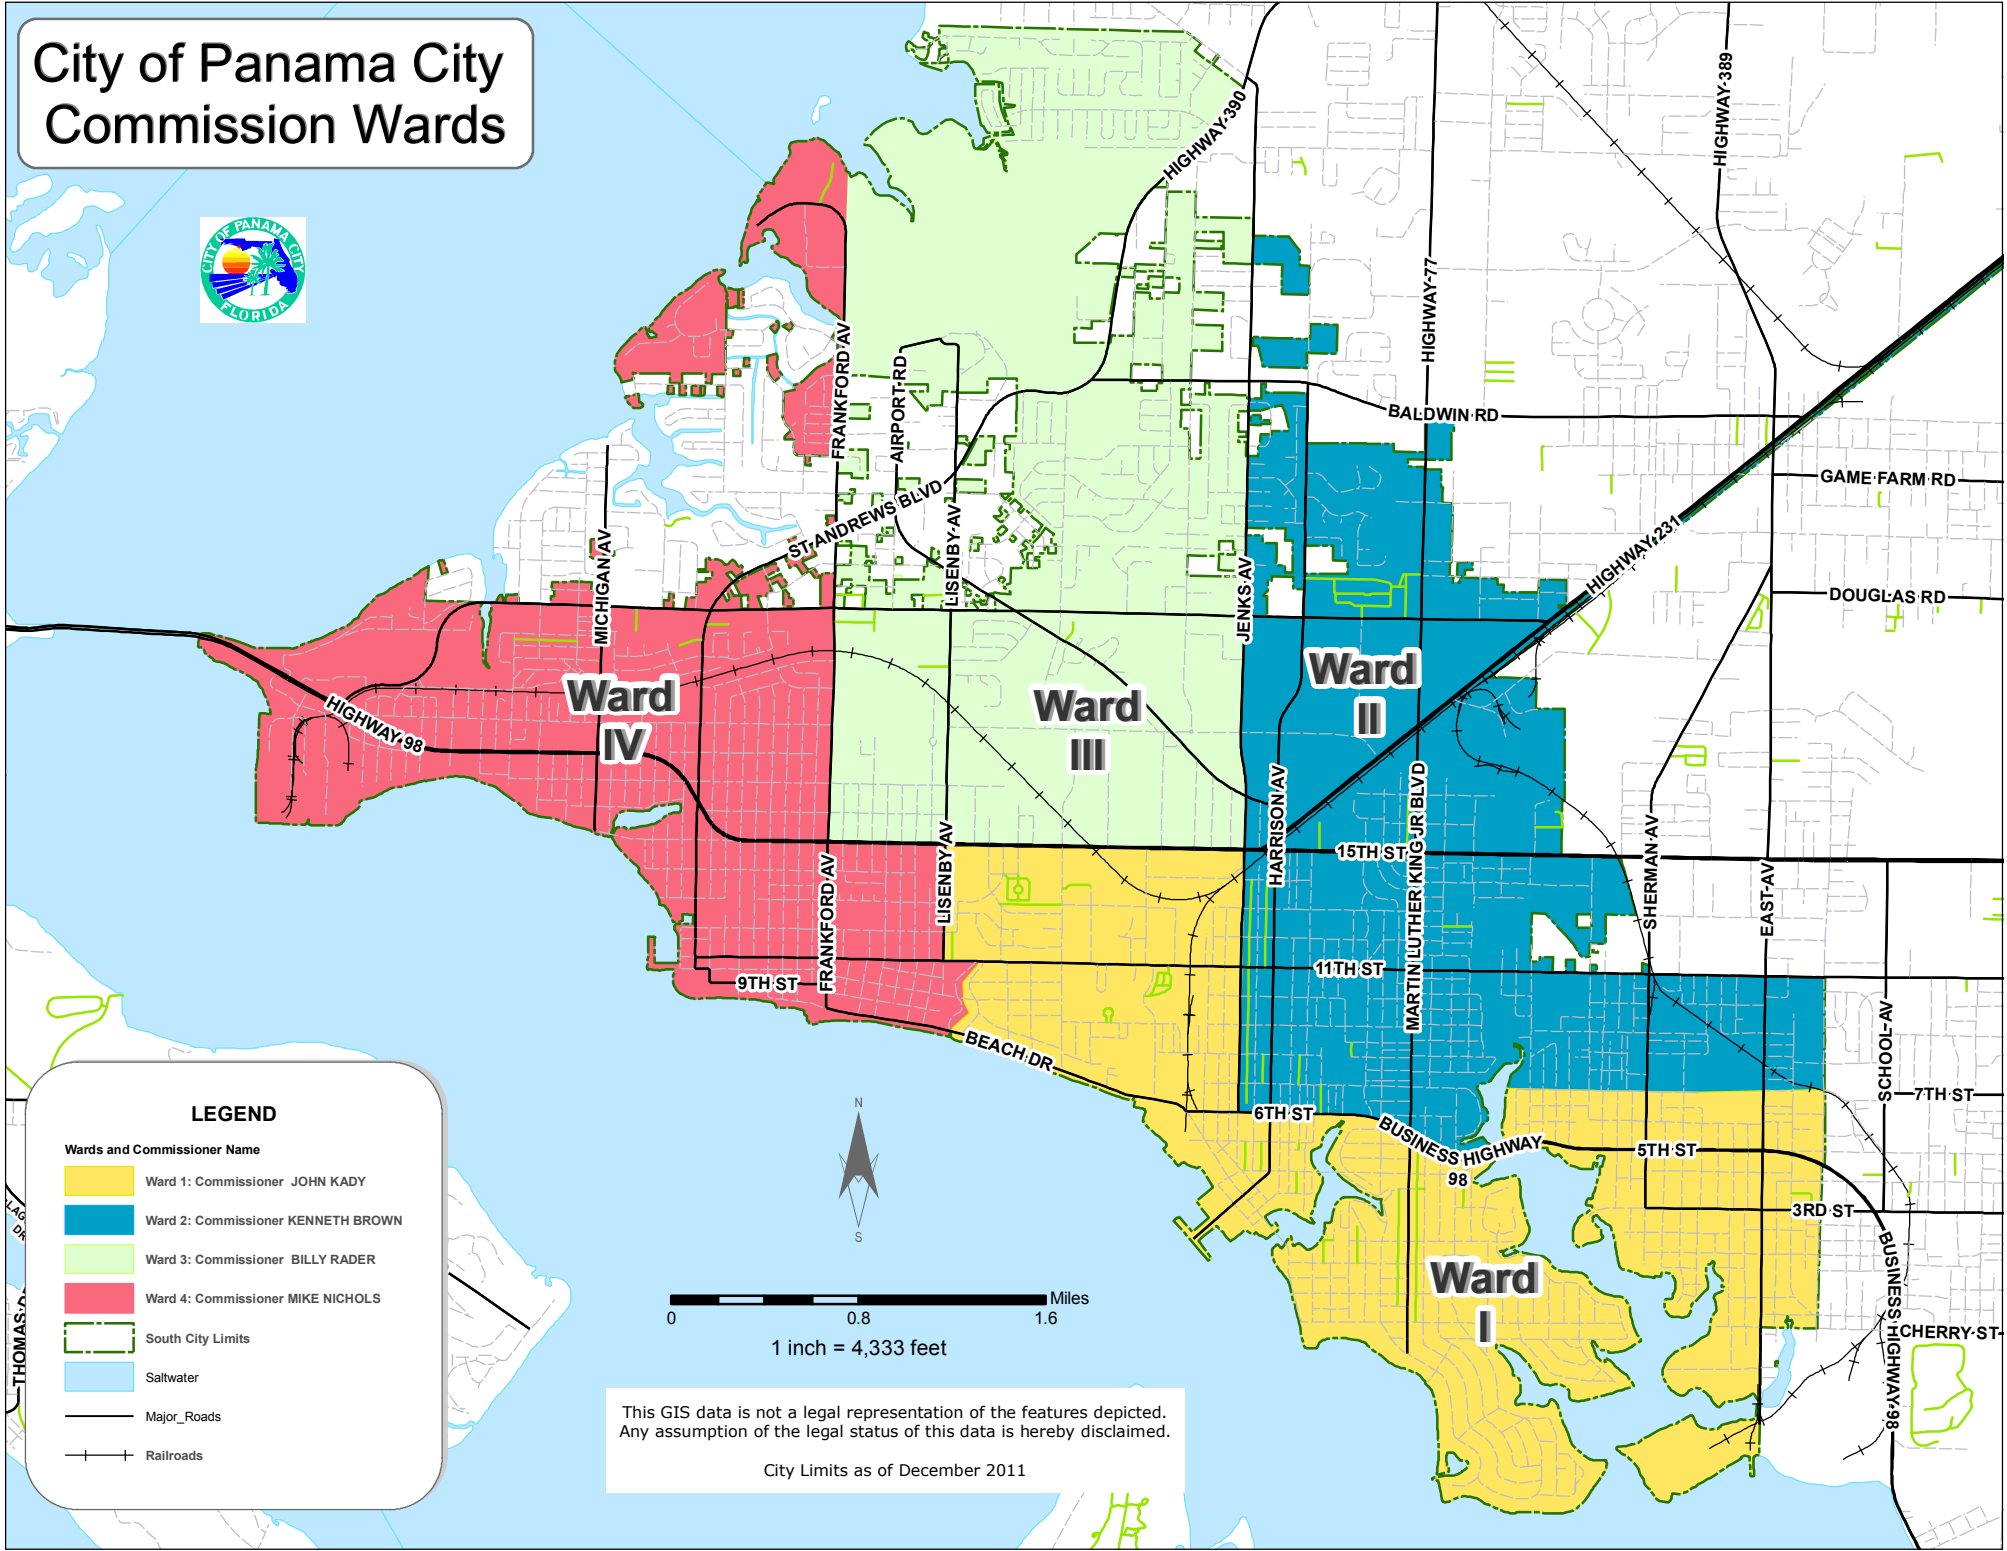

City of Panama City Commission Wards

LEGEND

- Wards and Commissioner Name**
- Ward 1: Commissioner JOHN KADY
 - Ward 2: Commissioner KENNETH BROWN
 - Ward 3: Commissioner BILLY RADER
 - Ward 4: Commissioner MIKE NICHOLS
- South City Limits
 - Saltwater
 - Major_Roads
 - Railroads

0 0.8 1.6 Miles
1 inch = 4,333 feet

This GIS data is not a legal representation of the features depicted. Any assumption of the legal status of this data is hereby disclaimed.

City Limits as of December 2011