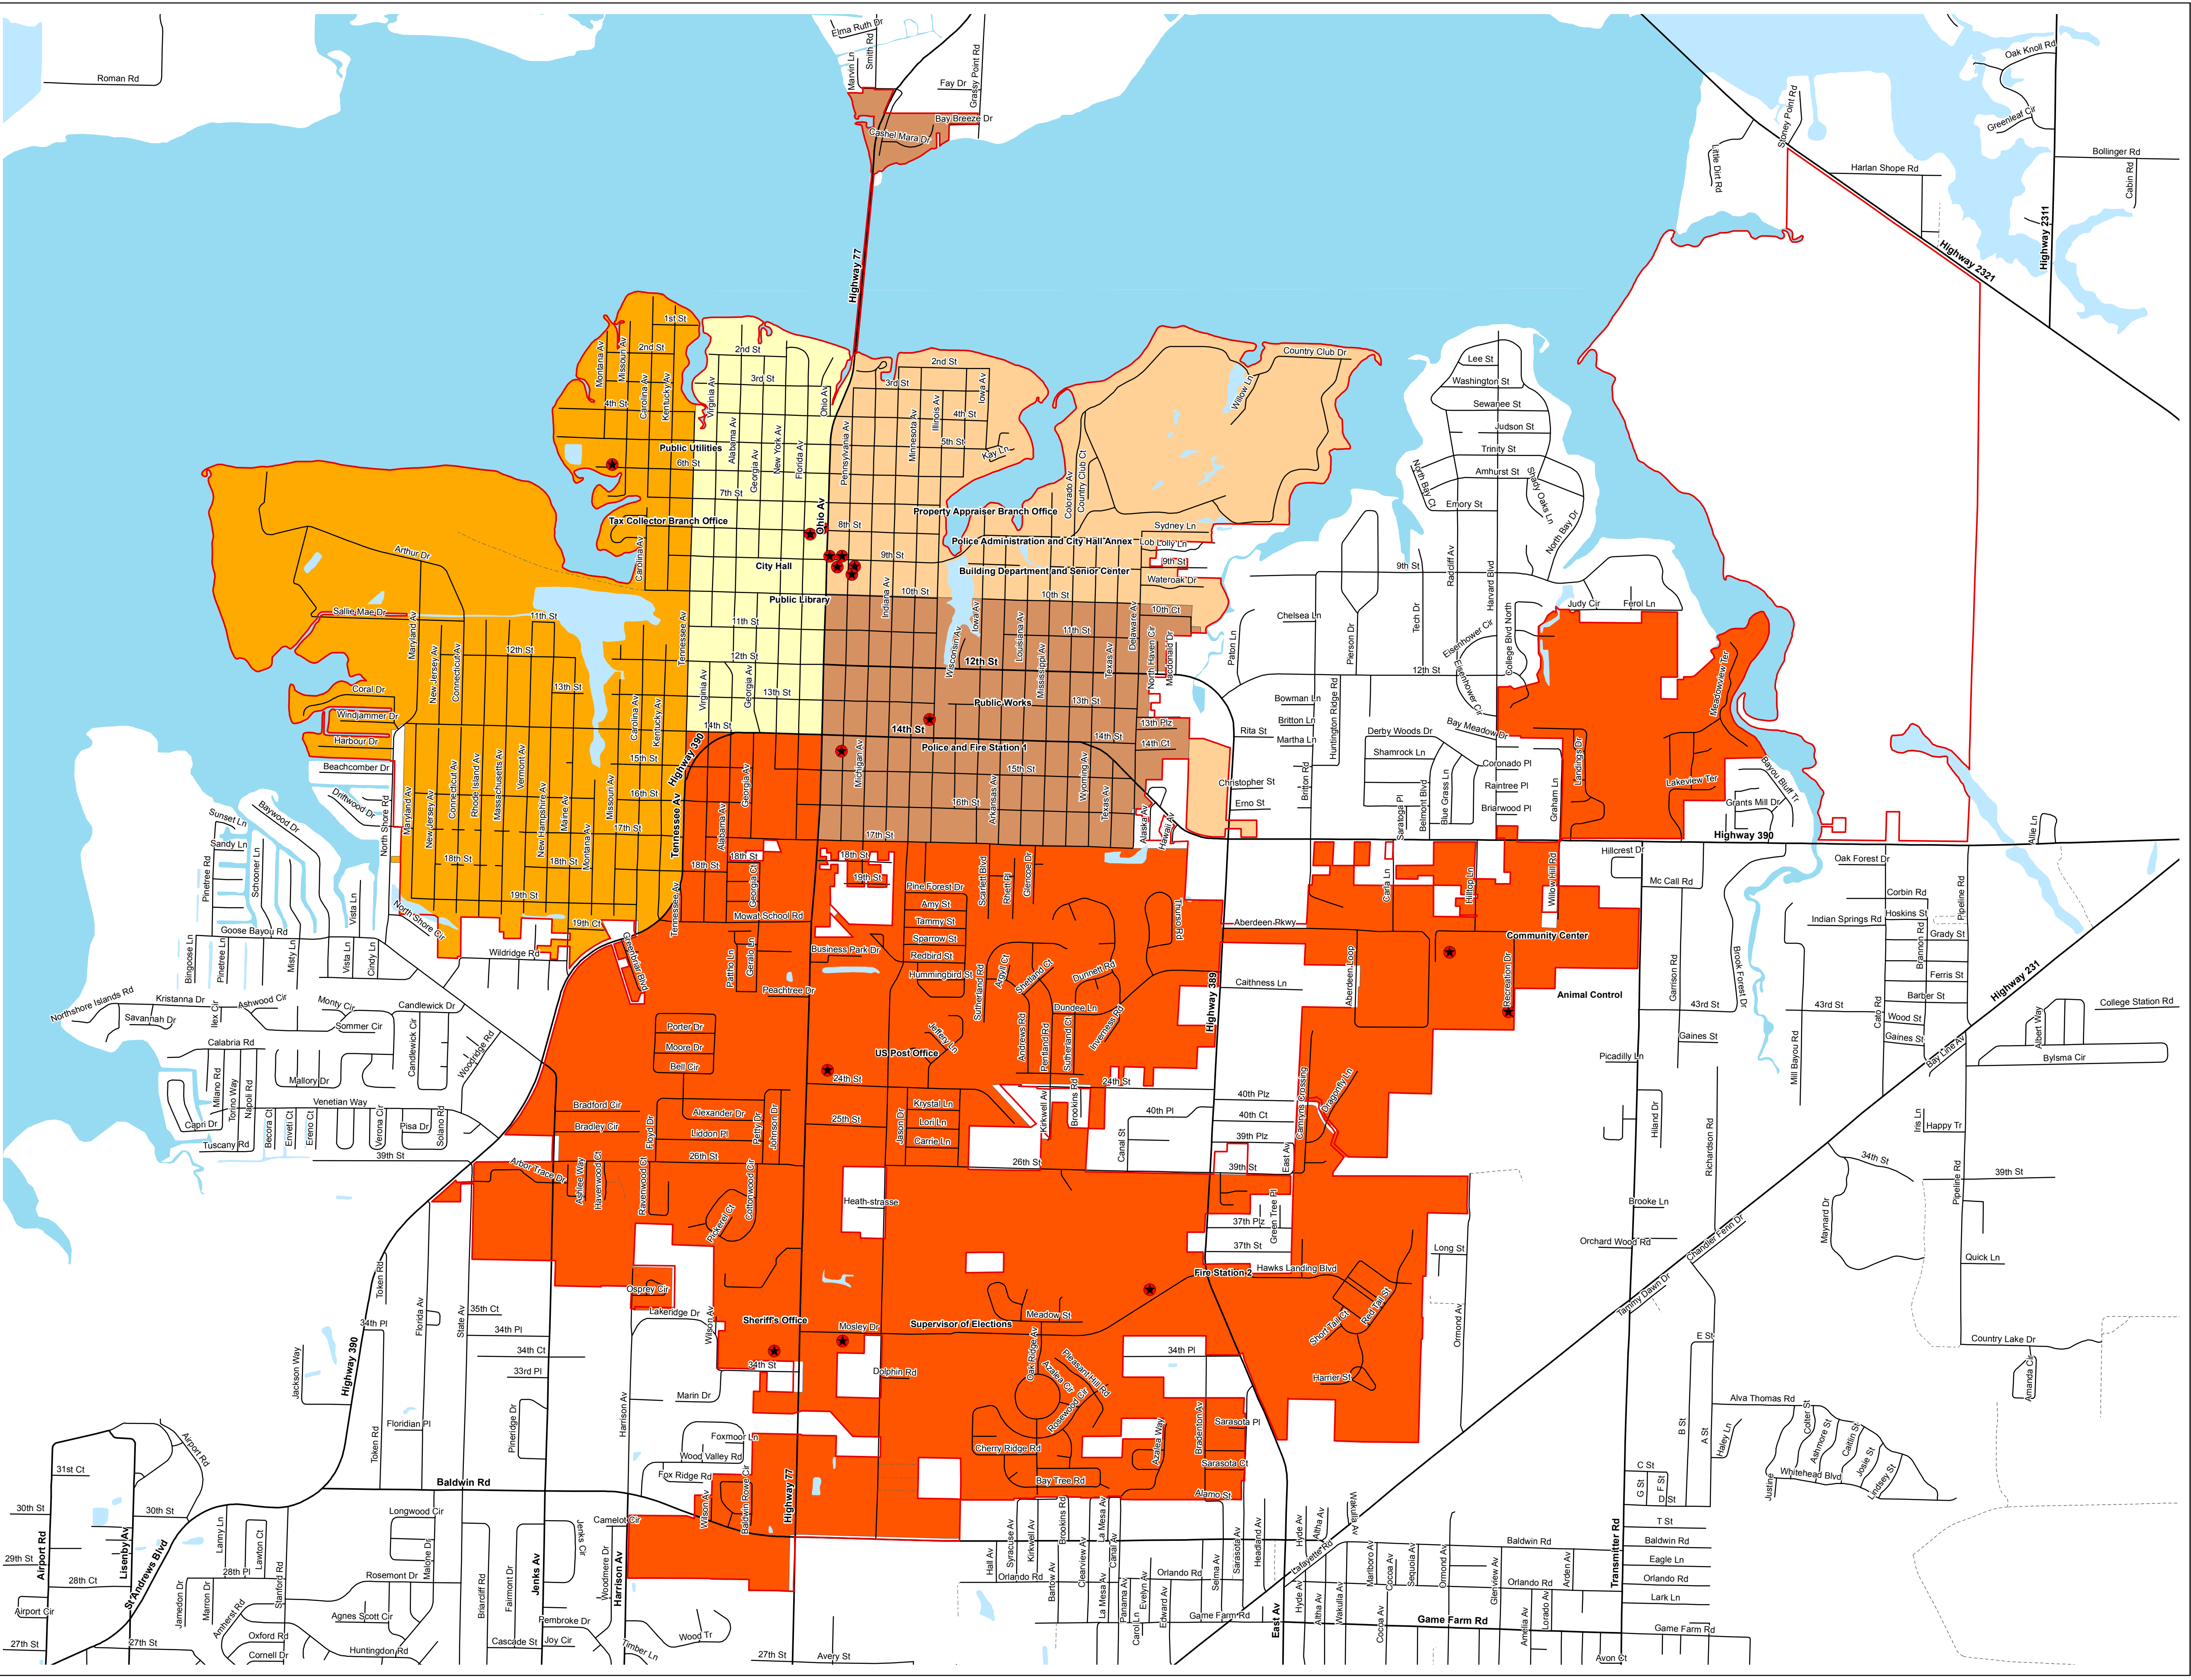

# Lynn Haven Trash Routes

## ONCE A WEEK PICK-UP

- MONDAY
- TUESDAY
- WEDNESDAY
- THURSDAY
- FRIDAY
- City Limits
- Public Buildings
- Parcels
- Lakes
- Saltwater

Bay County GIS Division, May 2009, Index\_Map, dac  
 This GIS data is not a legal representation of the features depicted; any assumption of the legal status of this data is hereby disclaimed.