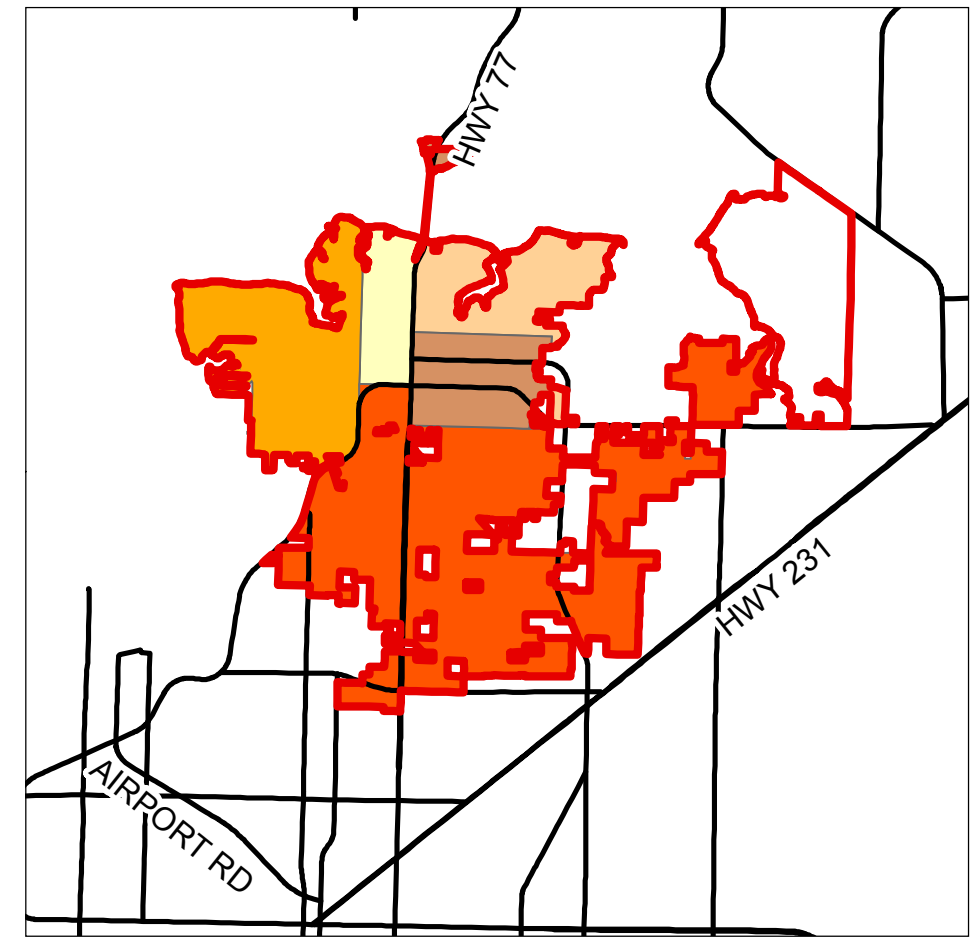

# Lynn Haven Trash Routes

## ONCE A WEEK PICK-UP

- MONDAY
- TUESDAY
- WEDNESDAY
- THURSDAY
- FRIDAY
- City Limits
- Public Buildings
- Parcels
- Lakes
- Saltwater

Bay County GIS Division, May 2009, Index\_Map, dac  
 This GIS data is not a legal representation of the features depicted; any assumption of the legal status of this data is hereby disclaimed.