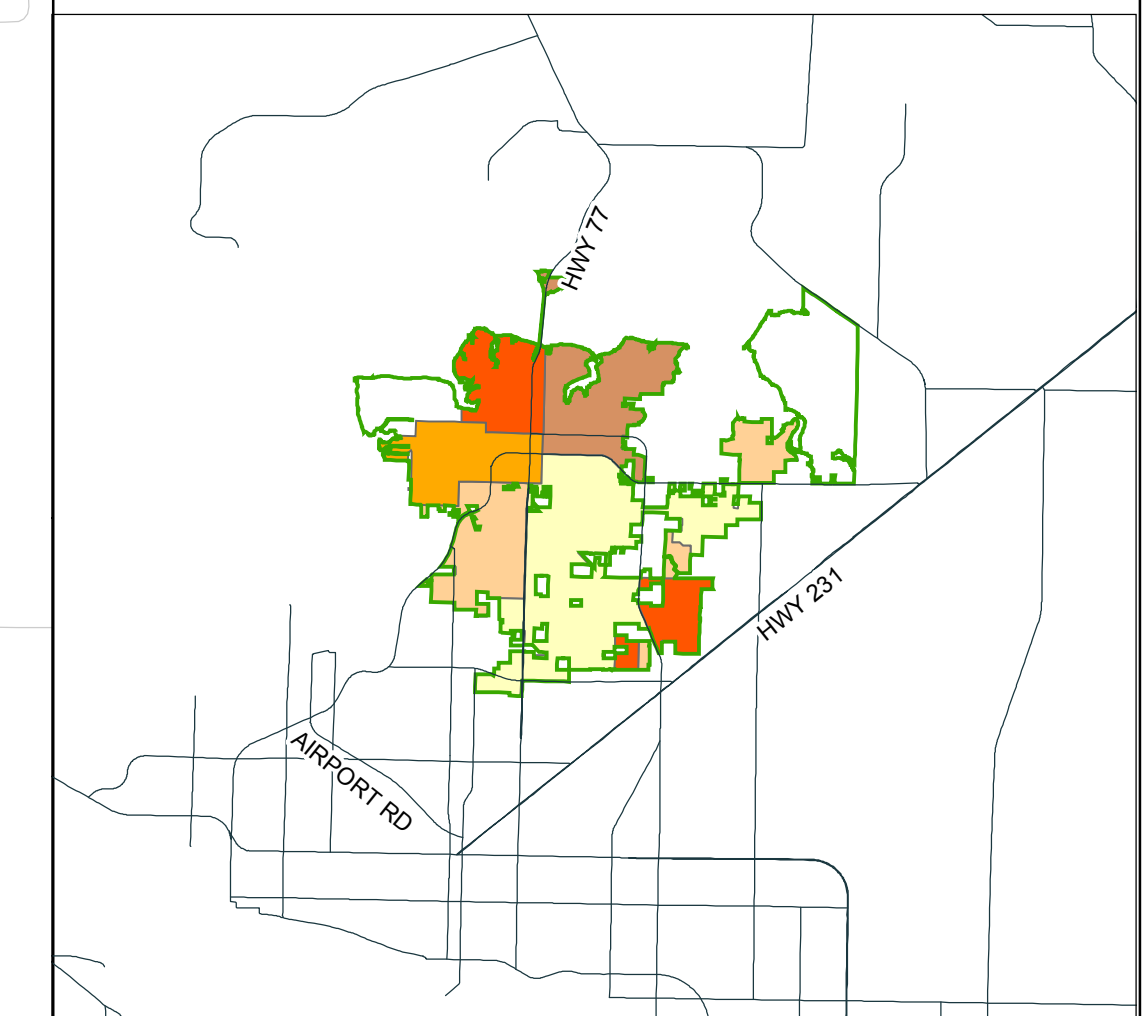

Lynn Haven Garbage Routes

ONCE A WEEK PICK-UP

- MONDAY
- TUESDAY
- WEDNESDAY
- THURSDAY
- FRIDAY
- City Limits
- Public Buildings
- Parcels
- Lakes
- Saltwater

Bay County GIS Division, May 2009, GarbageRoutes, dac
 This GIS data is not a legal representation of the features depicted;
 any assumption of the legal status of this data is hereby disclaimed.