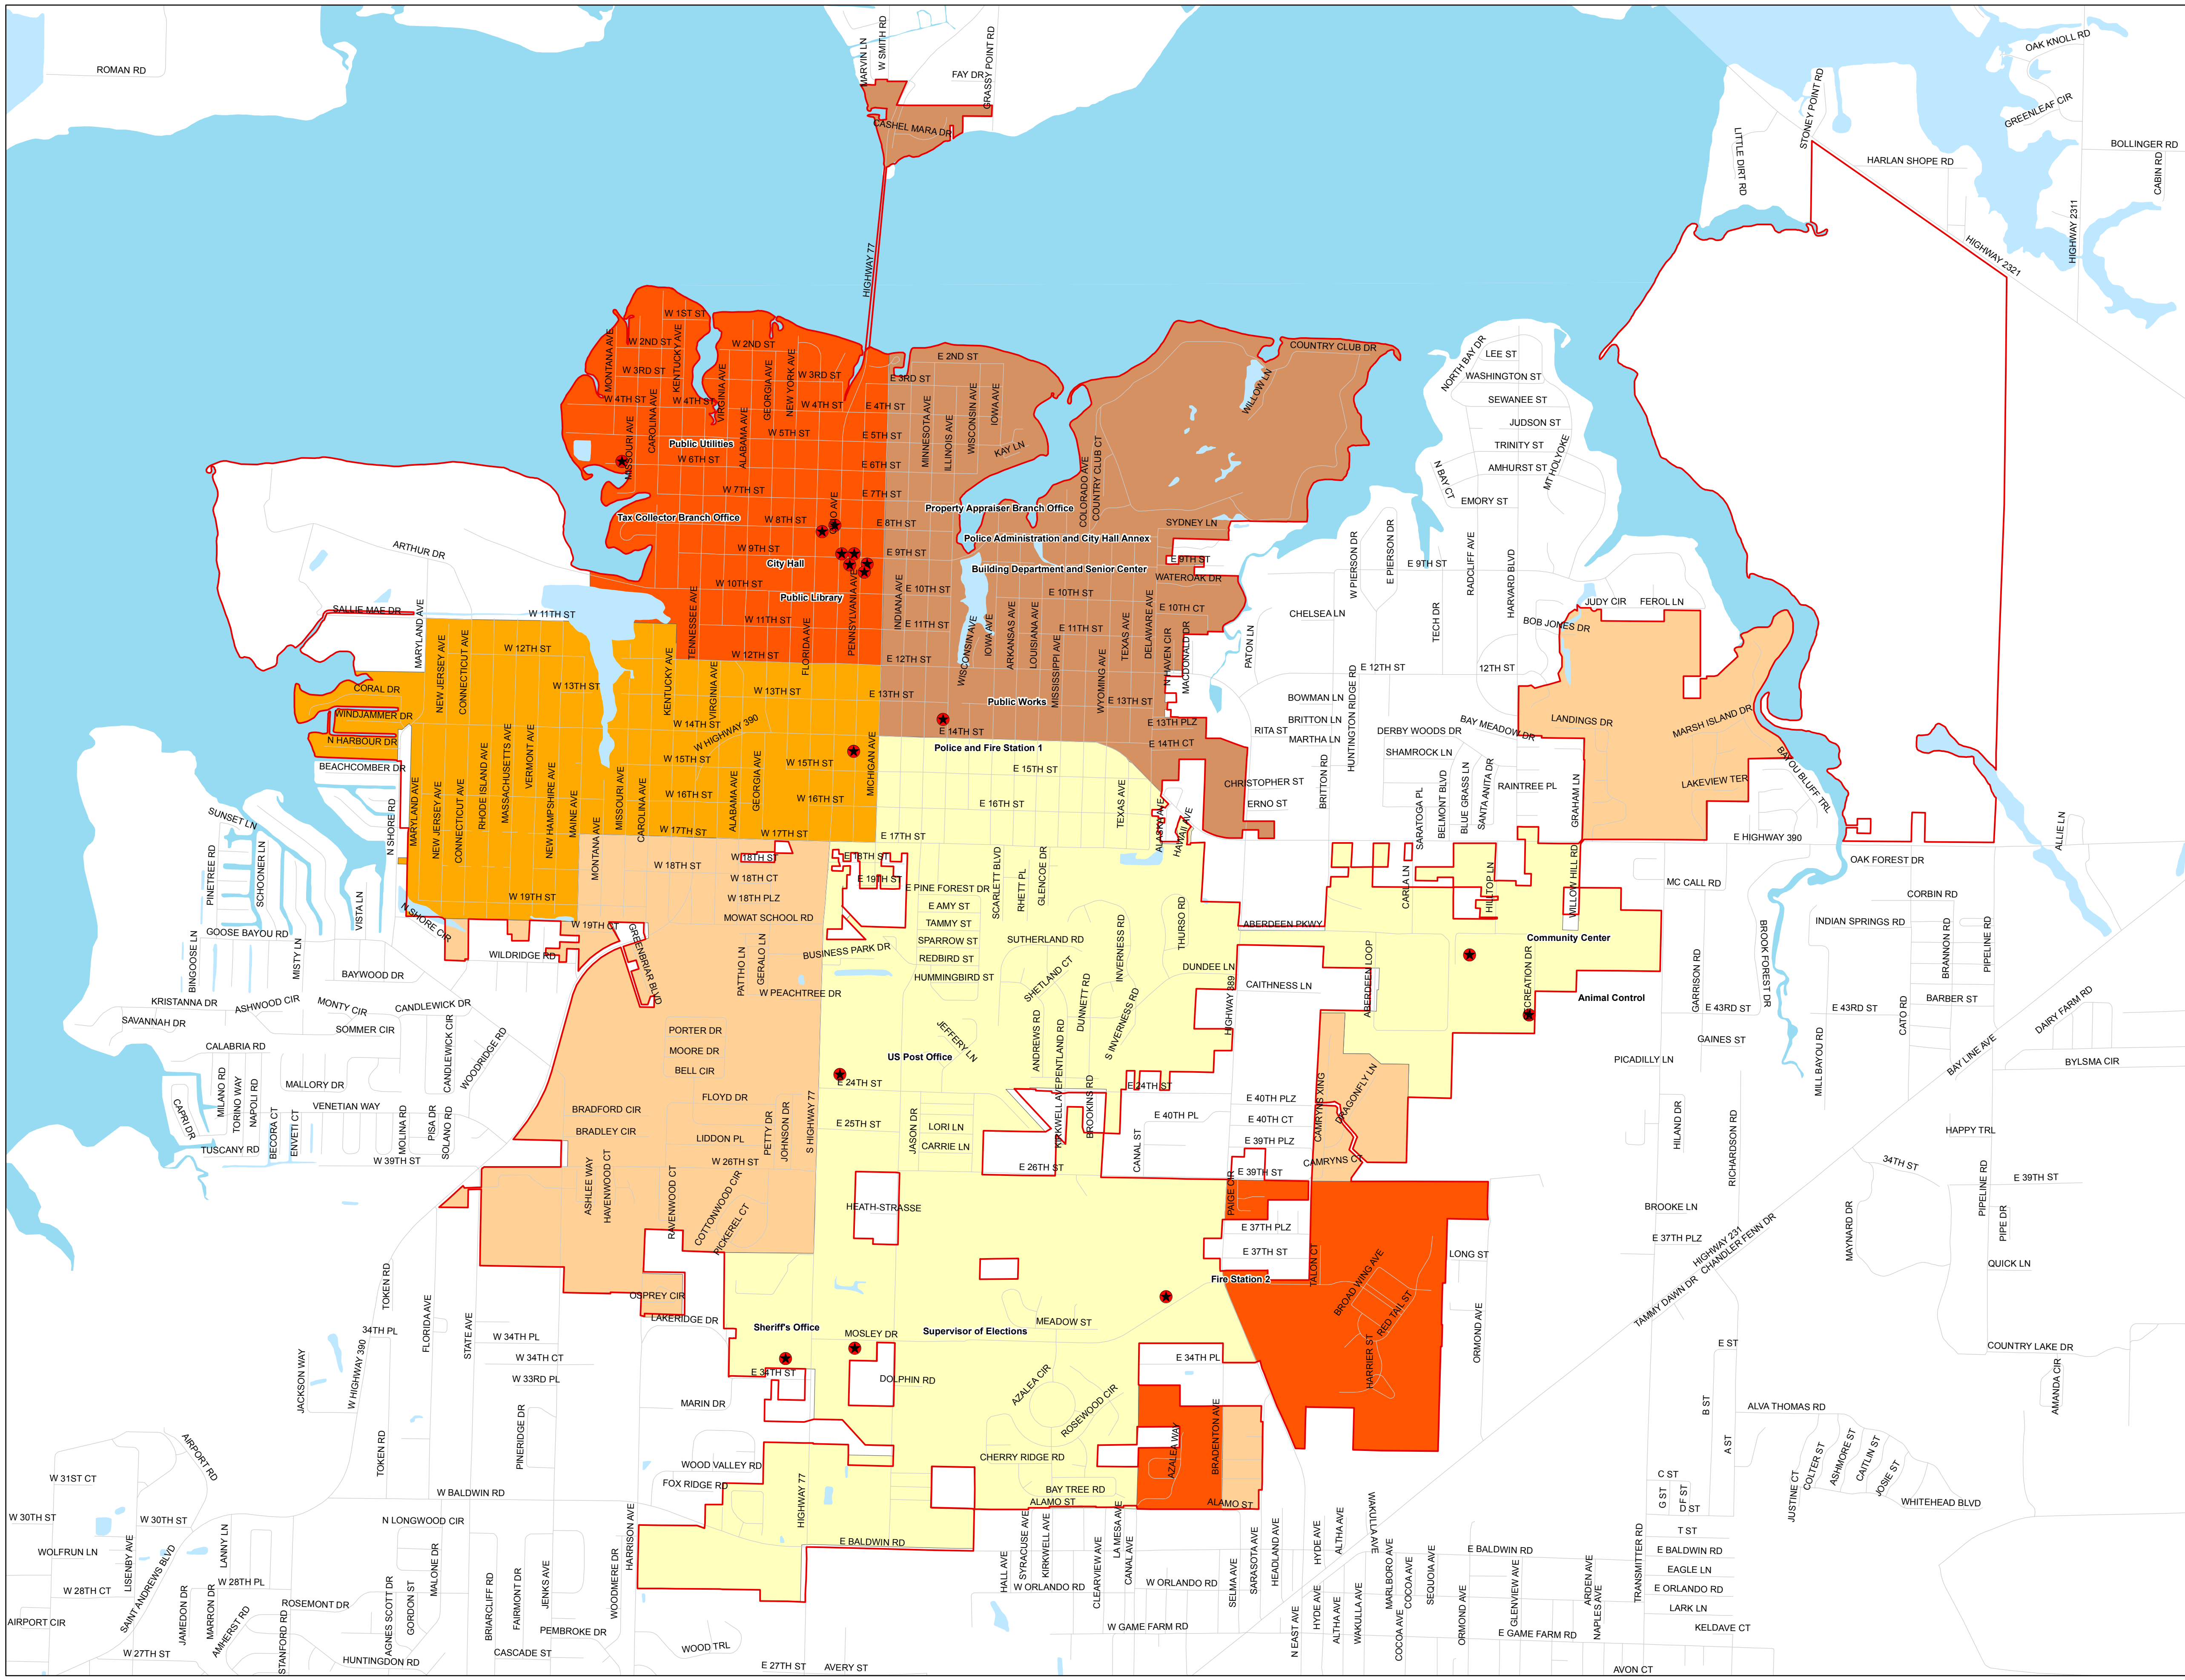

Lynn Haven Garbage Routes

ONCE A WEEK PICK-UP

- MONDAY
- TUESDAY
- WEDNESDAY
- THURSDAY
- FRIDAY
- City Limits
- Public Buildings
- Parcels
- Lakes
- Saltwater

Bay County GIS Division, May 2009, GarbageRoutes, dac
 This GIS data is not a legal representation of the features depicted;
 any assumption of the legal status of this data is hereby disclaimed.