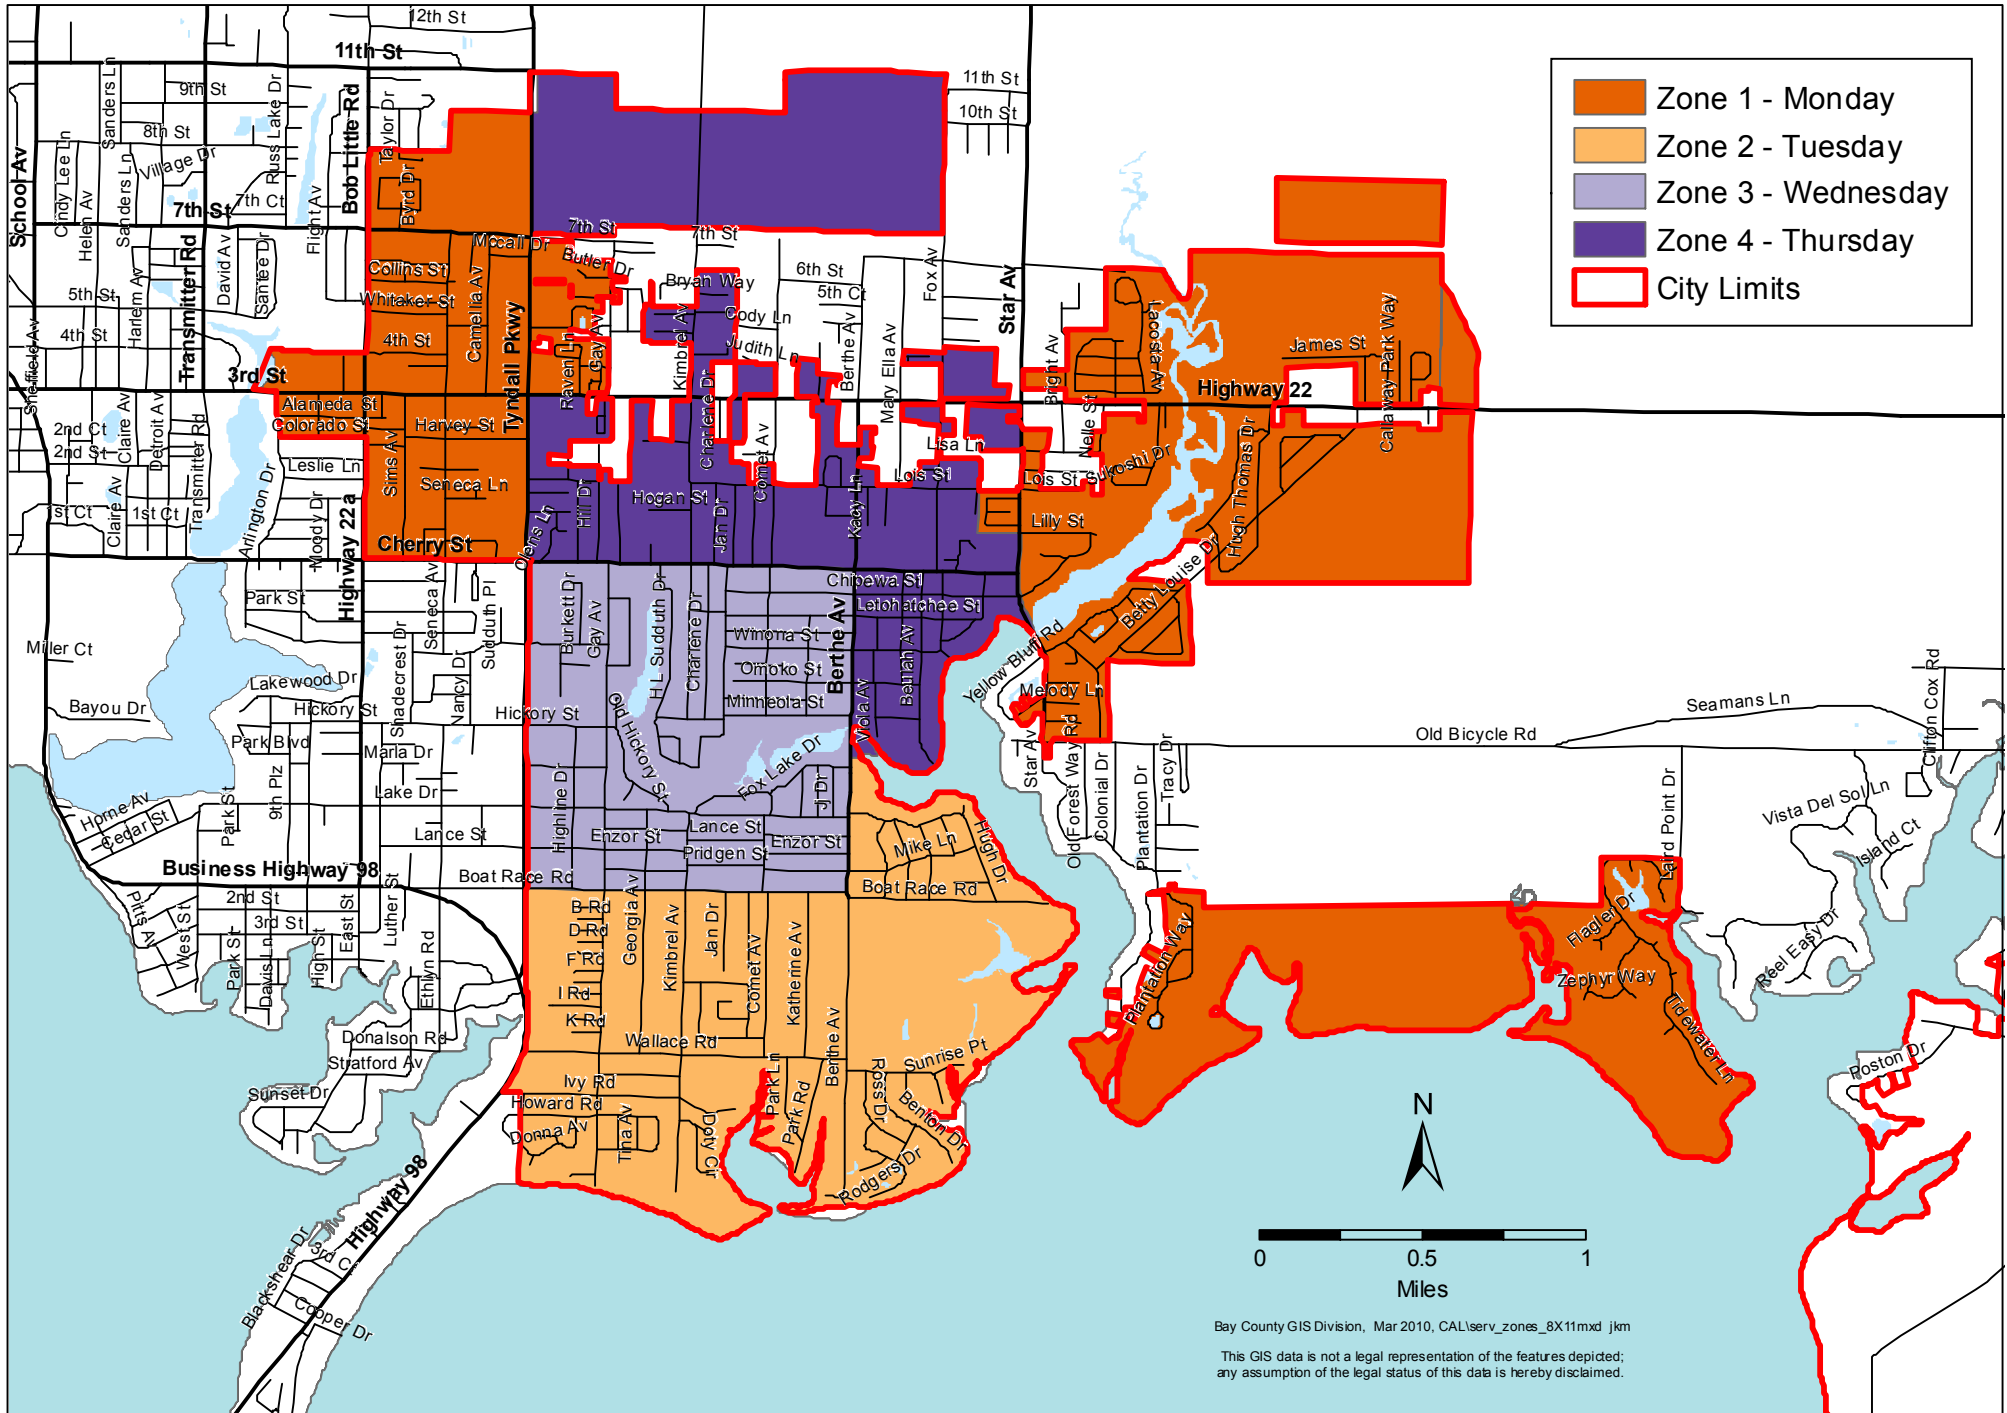

City of Callaway Service Zones for Solid Waste Pick Up

Bay County GIS Division, Mar 2010, CALserv_zones_8X11mxd jkm
This GIS data is not a legal representation of the features depicted;
any assumption of the legal status of this data is hereby disclaimed.