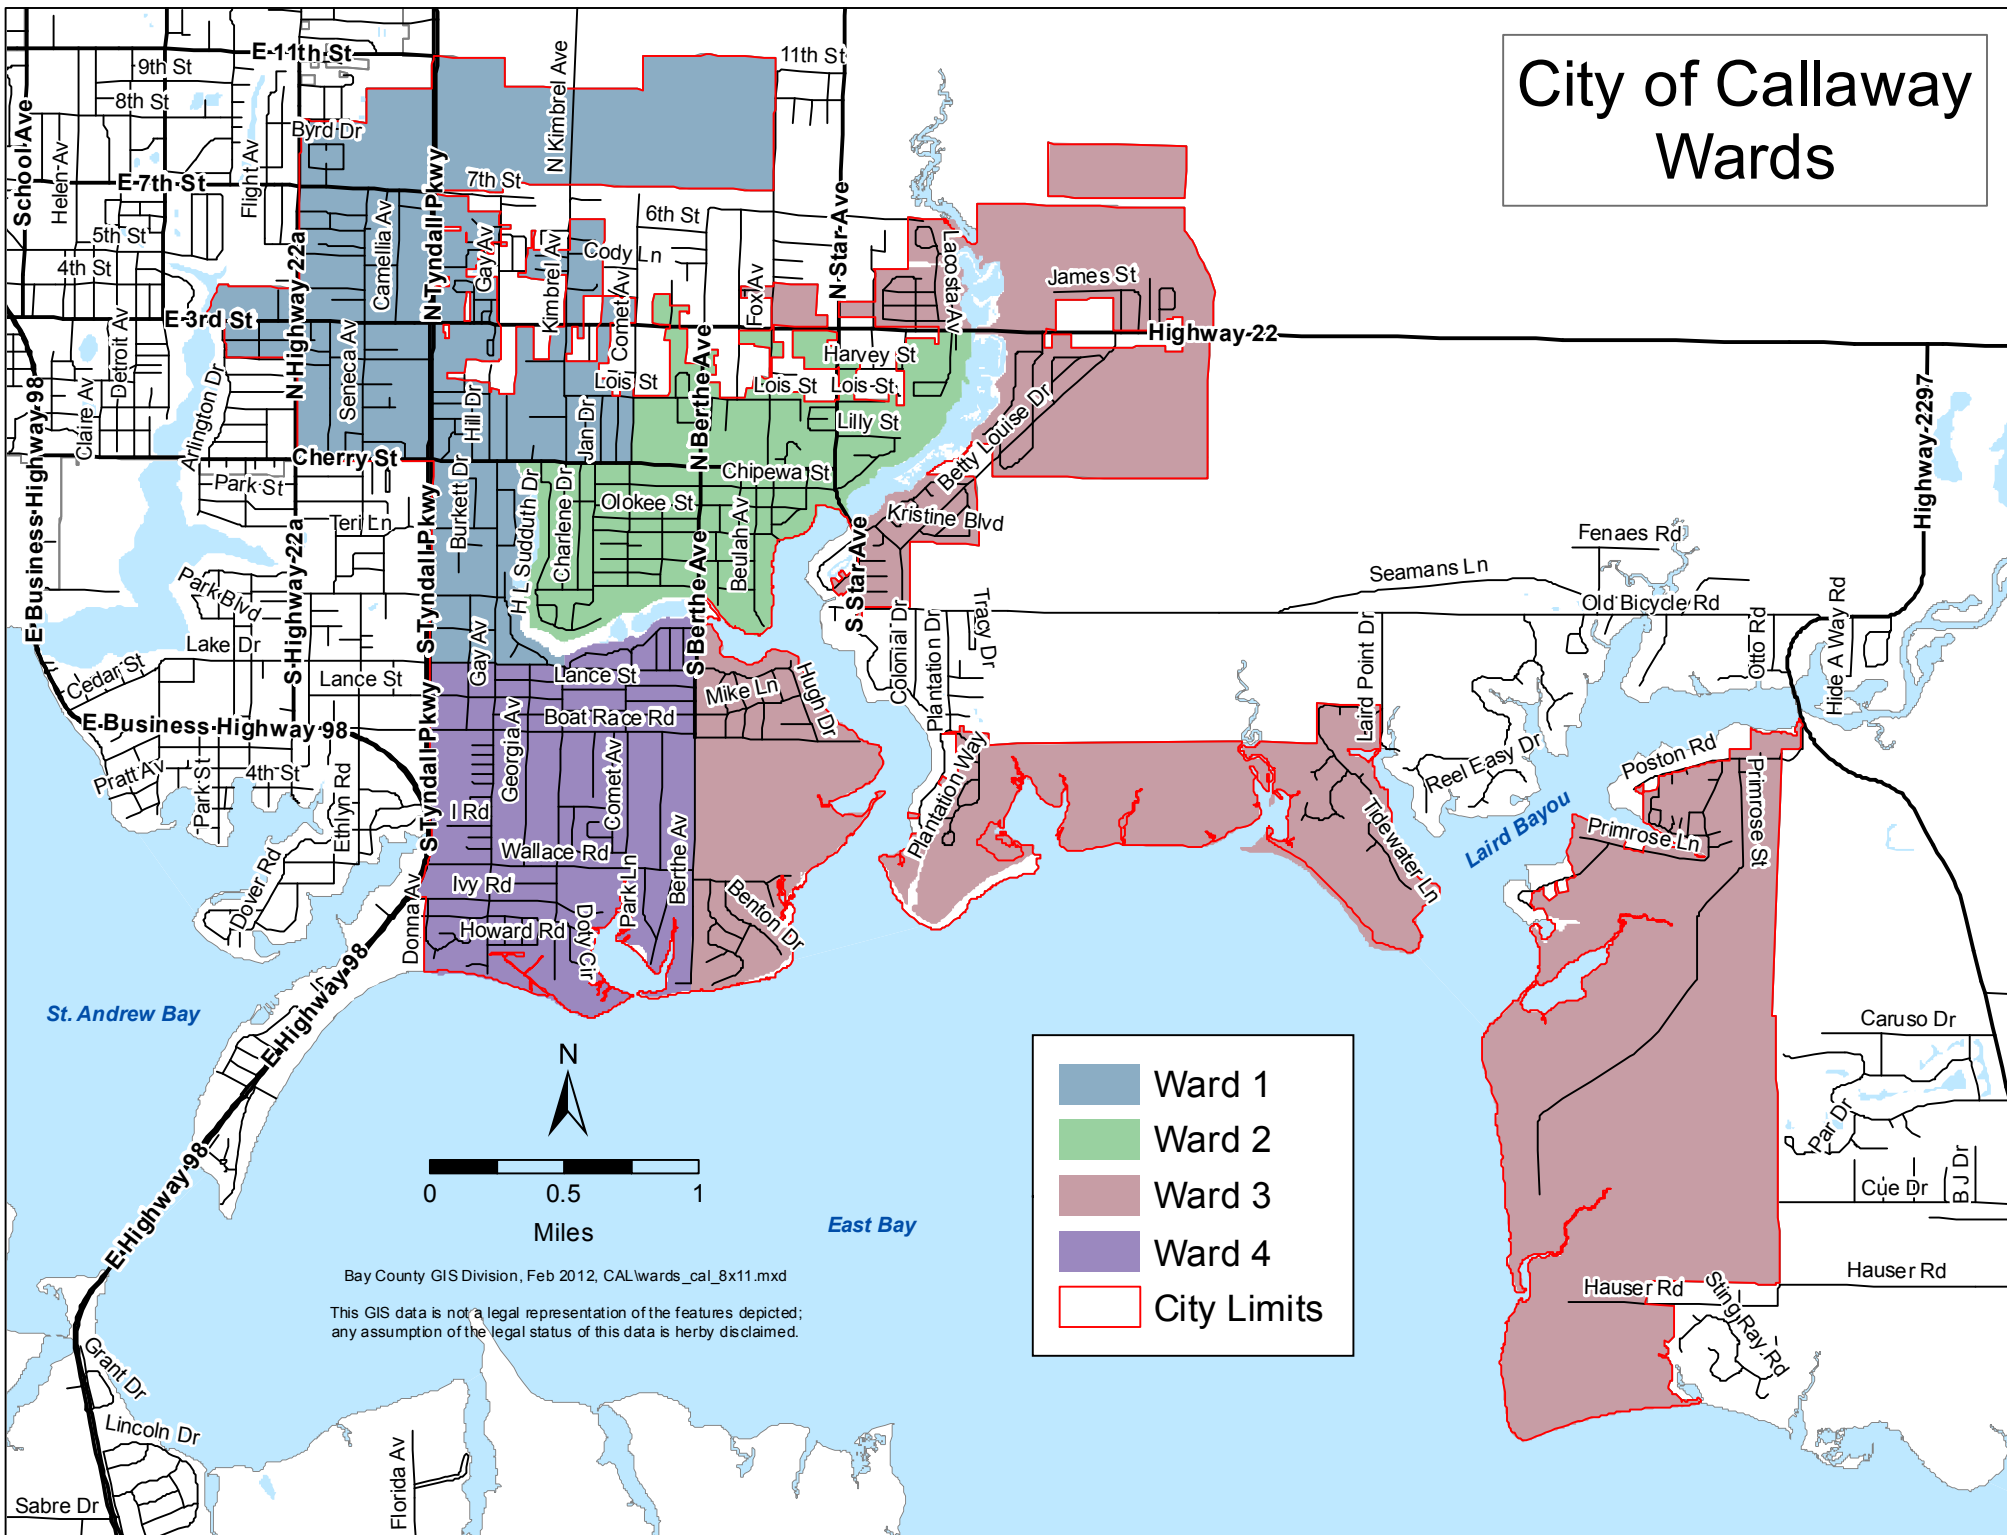

# City of Callaway Wards

<span style="display:inline-block; width:15px; height:15px; background-color:blue; border:1px solid black;"></span>	Ward 1
<span style="display:inline-block; width:15px; height:15px; background-color:green; border:1px solid black;"></span>	Ward 2
<span style="display:inline-block; width:15px; height:15px; background-color:brown; border:1px solid black;"></span>	Ward 3
<span style="display:inline-block; width:15px; height:15px; background-color:purple; border:1px solid black;"></span>	Ward 4
<span style="display:inline-block; width:15px; height:15px; border:2px solid red;"></span>	City Limits

Bay County GIS Division, Feb 2012, CALwards\_ca\_11x11.mxd  
 This GIS data is not a legal representation of the features depicted;  
 any assumption of the legal status of this data is hereby disclaimed.