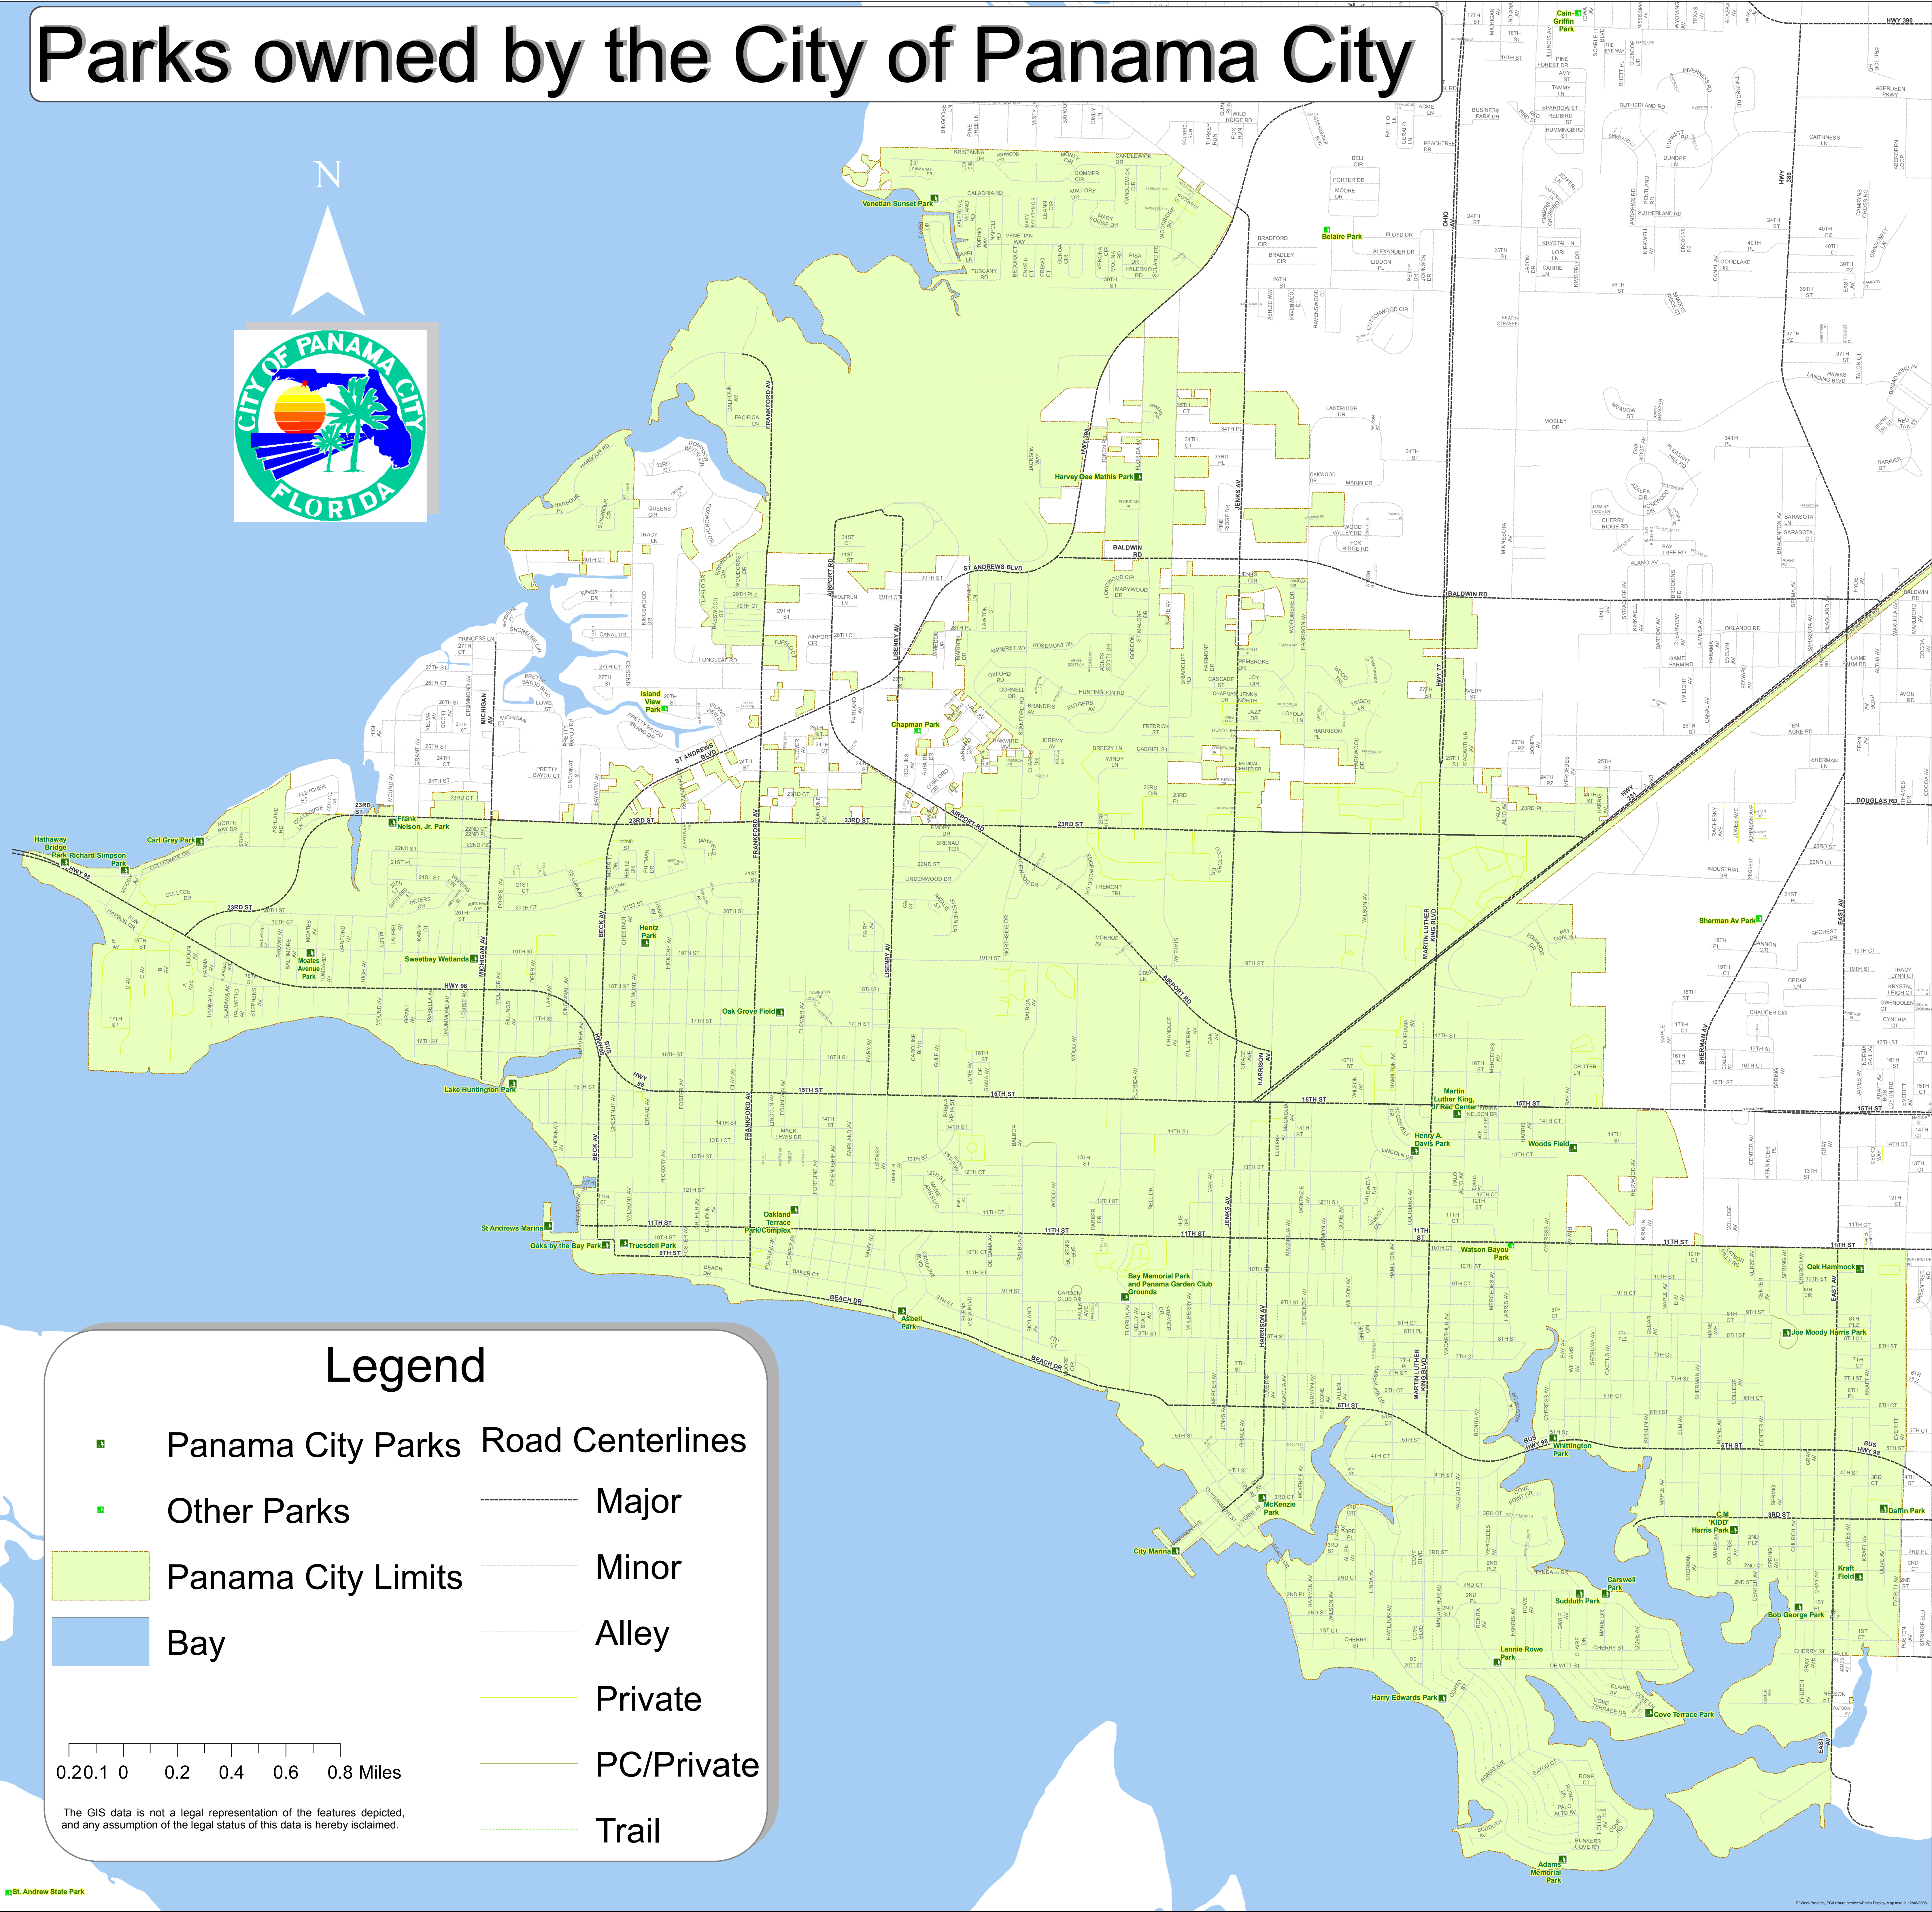

# Parks owned by the City of Panama City

## Legend

- |   |                    |   |                  |
|---|--------------------|---|------------------|
|  | Panama City Parks  |  | Road Centerlines |
|  | Other Parks        |  | Major            |
|   | Panama City Limits |  | Minor            |
|   | Bay                |  | Alley            |
|   |                    |  | Private          |
|   |                    |  | PC/Private       |
|   |                    |  | Trail            |