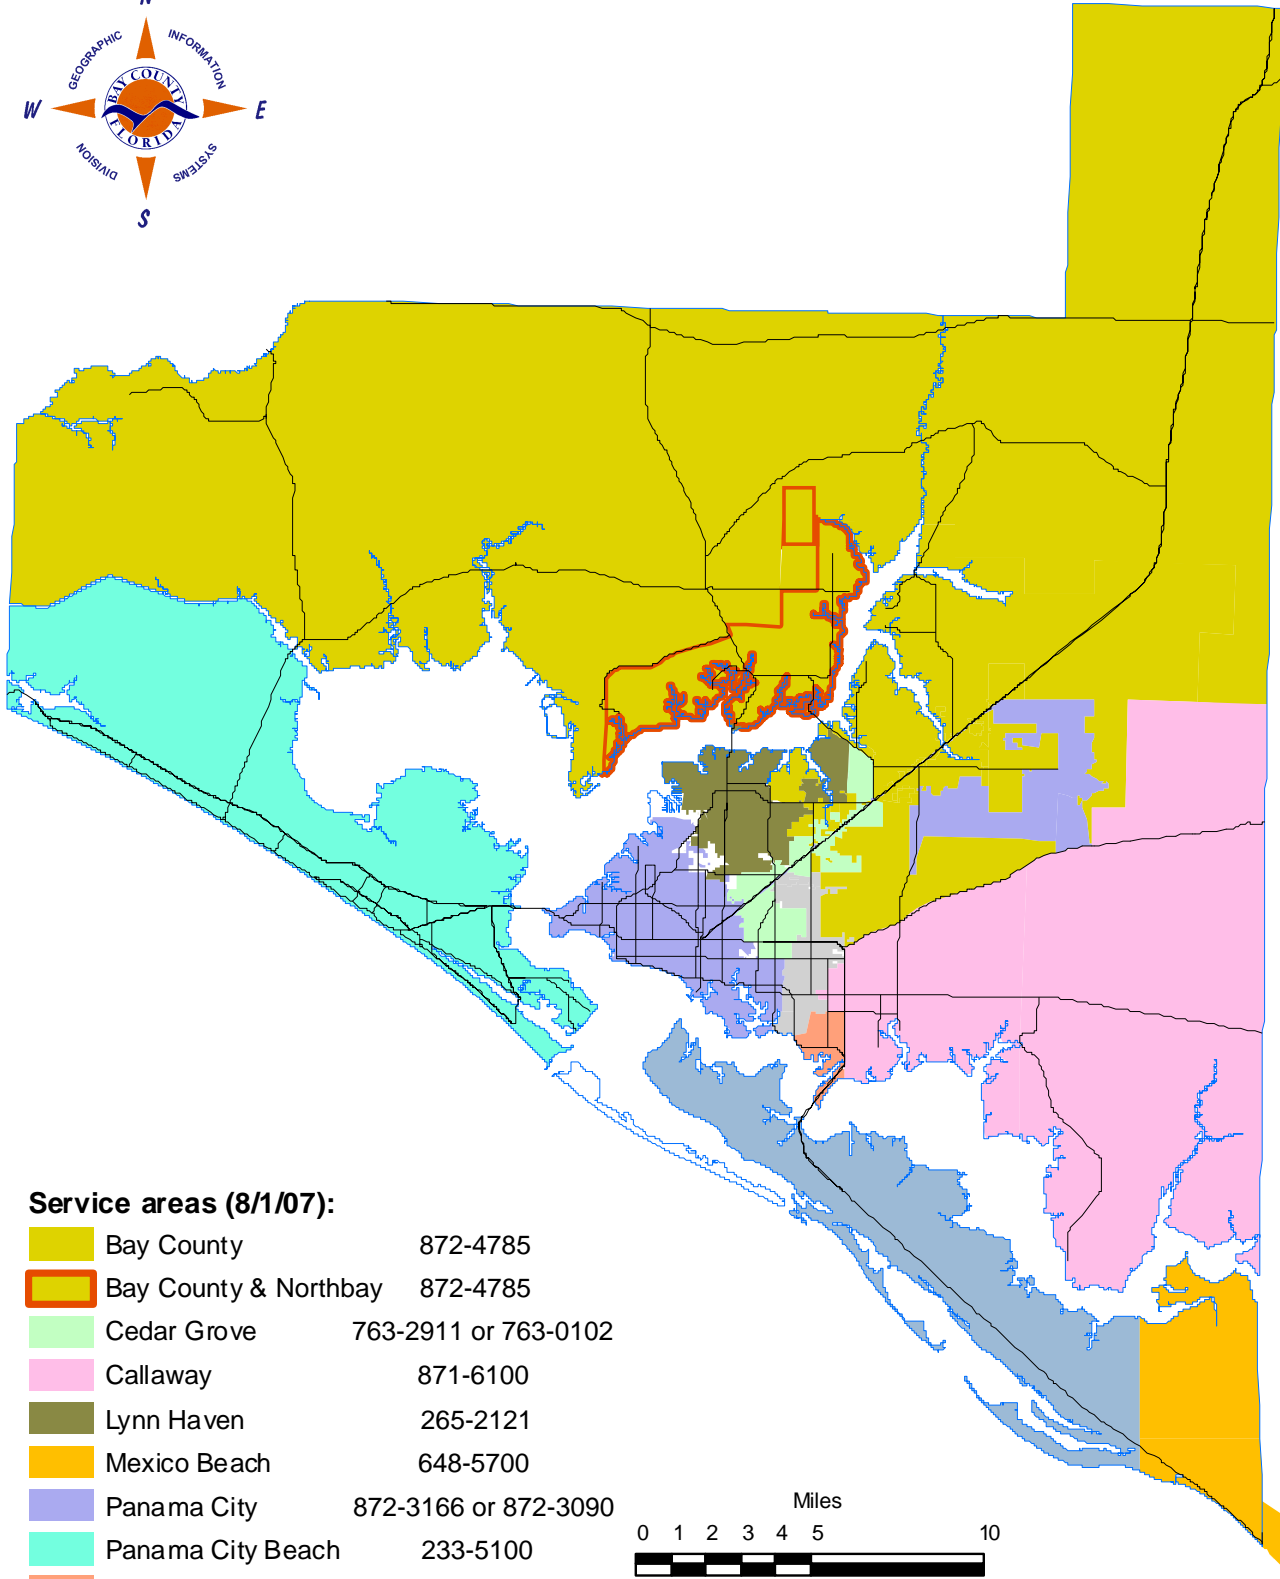

Service Area Map

Service areas (8/1/07):

	Bay County	872-4785
	Bay County & Northbay	872-4785
	Cedar Grove	763-2911 or 763-0102
	Callaway	871-6100
	Lynn Haven	265-2121
	Mexico Beach	648-5700
	Panama City	872-3166 or 872-3090
	Panama City Beach	233-5100
	Parker	871-4949
	Springfield	872-7570 (ext. 113)
	Tyndall AFB	

Bay County Utility Services GIS dls
us_service_areas_8x11.mxd 8/1/07

This GIS data is not a legal representation of the features depicted; any assumption of the legal status of this data is hereby disclaimed.